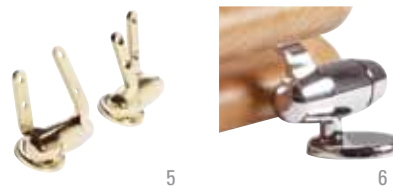

HPG1000 £24.90

9. Soft-closing hinge detail

- Chrome plated soft-closing hydraulic hinges for controlled and quiet closure of seat lid and ring
- Traditionally sized, ideal replacement toilet seat
- Solid wood construction with dowel reinforced seat ring for extra strength
- Precision made, non-slip, non-loosening hinges
- Corrosion free hinges and screws
- Non-slip, colour co-ordinated buffers
- Extremely hardwearing impact resistant surfaces

If gold hinges are preferred, the optional gold hinge pack should be purchased in addition to the selected seat. The original chrome hinge can then be easily replaced.

JUPITER

Solid wood toilet seat with soft-closing hinges.

1. Mahogany finish
Soft-closing hinges. 8070MSC £61.17
2. Antique pine finish
Soft-closing hinges. 8070ASC £61.17
3. Solid limed oak
Soft-closing hinges. 8070LISC £71.45
4. Solid natural oak
Soft-closing hinges. 8070NOSC £69.17
5. Optional gold soft-closing PVD hinges pack
HPG1000 £24.90
6. Soft-closing hinge detail

- Chrome plated soft-closing hydraulic hinges for controlled and quiet closure of seat lid and ring
- Developed to suit most suites including 6 litre flush models
- Solid wood with dowel reinforced seat ring for extra strength
- Precision made, non-slip, non-loosening hinges
- Corrosion free hinges and screws, and non-slip, colour co-ordinated buffers
- Extremely hardwearing impact resistant surfaces