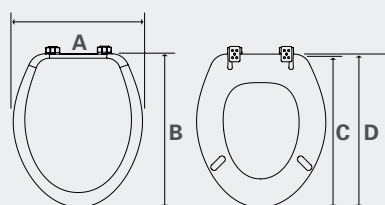

ITEM		DIMENSIONS	PRODUCT CODE	FINISH	PRICE INC. VAT
Greenwich		A 380 - B 410 - C 390 - D 460	8099M	Mahogany/Chrome	£71.13
		A 380 - B 410 - C 390 - D 460	8099A	Antique pine/Chrome	£71.13
		A 380 - B 410 - C 390 - D 460	8099LI	Limed oak/Chrome	£82.44
		A 380 - B 410 - C 390 - D 460	8099NO	Natural oak/Chrome	£80.02
		A 380 - B 410 - C 390 - D 460	8099AW	Walnut/Chrome	£90.83
		A 380 - B 410 - C 390 - D 460	8099W	White gloss/Chrome	£71.13
		Optional gold PVD hinges pack.	HPG2000	Gold PVD coated solid brass	£19.64
Traditional		A 370 - B 430 - C 410 - D 465	8081MSC	Mahogany/Soft-closing	£61.17
		A 370 - B 430 - C 410 - D 465	8081ASC	Antique pine/Soft-closing	£61.17
		A 370 - B 430 - C 410 - D 465	8081LISC	Limed oak/Soft-closing	£71.45
		A 370 - B 430 - C 410 - D 465	8081HOSC	Honey oak/Soft-closing	£69.17
		A 370 - B 430 - C 410 - D 465	8081AWSC	Walnut/Soft-closing	£80.01
		A 370 - B 430 - C 410 - D 465	8081NOSC	Natural oak/Soft-closing	£69.17
		A 370 - B 430 - C 410 - D 465	8081BSC	Beech/Soft-closing	£80.01
Optional gold PVD hinges pack.	HPG1000	Gold PVD coated soft-closing	£24.90		
Jupiter		A 370 - B 420 - C 430 - D 450	8070MSC	Mahogany/Soft closing	£61.17
		A 370 - B 420 - C 430 - D 450	8070ASC	Antique pine/Soft closing	£61.17
		A 370 - B 420 - C 430 - D 450	8070LISC	Limed oak/Soft closing	£71.45
		A 370 - B 420 - C 430 - D 450	8070NOSC	Natural oak/Soft closing	£69.18
Optional gold PVD hinges pack.	HPG1000	Gold PVD coated soft-closing	£24.90		
Axis		A 370 - B 420 - C 405 - D 450	8065M	Mahogany/Chrome	£52.17
		A 370 - B 420 - C 405 - D 450	8065A	Antique pine/Chrome	£52.17
		A 370 - B 420 - C 405 - D 450	8065LI	Limed oak/Chrome	£58.61
		A 370 - B 420 - C 405 - D 450	8065B	Beech/Chrome	£58.61
		A 370 - B 420 - C 405 - D 450	8065WH	White/Chrome	£52.17
Optional gold PVD hinges pack.	SP0081	Gold PVD coated solid brass	£8.89		
Malvern		A 370 - B 430 - C 415 - D 465	MTS1MC	Mahogany/Chrome	£39.36
		A 370 - B 430 - C 415 - D 465	MTS1AC	Antique pine/Chrome	£39.36
Essence		A 358 - B 430 - C 410 - D 450	8400WH	White/Chrome	£24.08

A = maximum width (mm)
B = maximum length (mm)
C = minimum adjusted length (mm)
D = maximum adjusted length (mm)