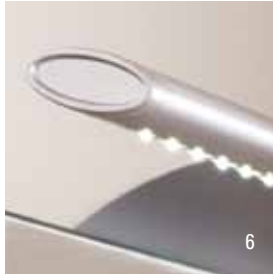

FEATURES FOR ALL SENSORY CABINETS

- Real wood veneer or high gloss white finish
- Double sided mirror doors
- 6mm laminated safety mirror glass
- PVC film backed safety glass
- Mirrored back panels
- Glass shelves
- Shaver socket
- No-touch infrared on/off switch
- Enclosed electrics for safety
- Long-life LEDs – life expectancy 60,000 hours of continuous

Sensory cabinets are suitable for use outside zones 1 & 2. See page 264 for zone diagram.

* Please add 55mm to the overall height of the cabinet to allow for the light fitting

Vision

Single mirror glass door cabinet. 28 LED Light fitting*. Shaver socket. 2 glass shelves. 500(w) x 690(h) x 150mm(d)
Walnut finish SN500AW £394.68
White finish SN500W £382.72

Instinct

Single mirror glass door cabinet. 34 white LED Integrated Light fitting. Shaver socket. 2 glass shelves. 590(w) x 690(h) x 130mm(d)
Walnut finish SN590AW £508.29
Oak finish SN590NO £508.29
White finish SN590W £496.34