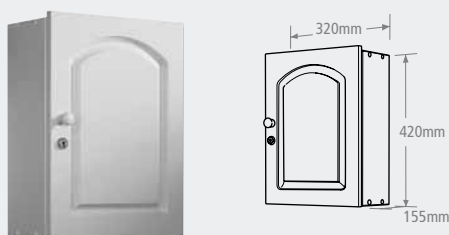

MEDICAB PRODUCT GUIDE

Medicab lockable cabinet