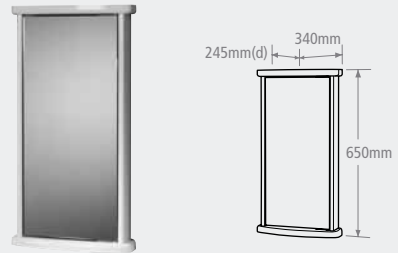

Chrome	SL33C	£99.30
Satin chrome	SL33SC	£99.30

MEDICAB PRODUCT GUIDE

Medicab lockable cabinet

WPC201L £76.28

IMAGES PRODUCT GUIDE

Pico single mirror glass door cabinet

PIC455W £202.36

Kino corner cabinet