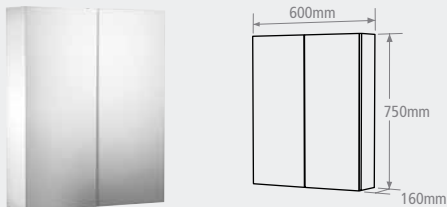

SIGNATURES PRODUCT GUIDE

Signatures double mirror door cabinet