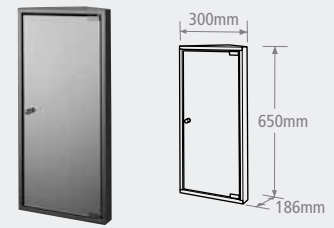

MSC150 £201.07

Loft floor unit with 2 drawers and mirror glass door

MSF140 £345.06

Duo double mirror glass door floor unit

MSFD160 £485.15

Maxim tall mirror glass door wall cabinet

MST130 £345.06

SIGNATURES PRODUCT GUIDE