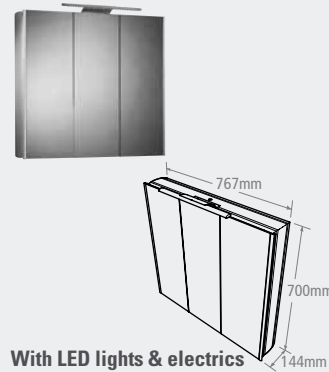

Absolute triple mirror glass door cabinet

With LED lights & electrics	AS767AL	£508.30