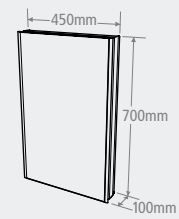

Limit single mirror glass door cabinet

Aluminium	AS415ALSLP	£156.98
Black	AS415BL	£168.47
White	AS415W	£168.47