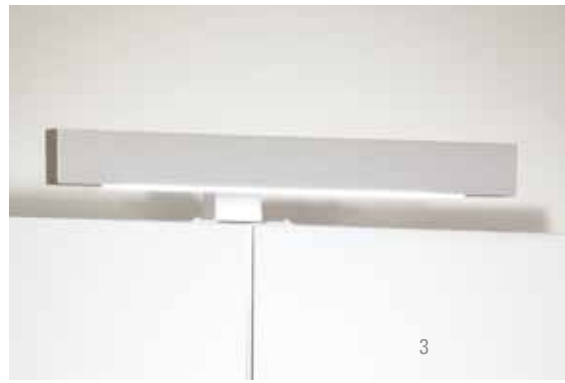

SIGNATURES FINISHES

1. Signatures cabinet

Double mirror door cabinet.
2 shelves.
600(w) x 750(h) x 160mm(d)
Walnut finish £157.62

2. Signatures light kit*

Chrome finish (shown) SL33C £99.30
Satin chrome finish SL33SC £99.30
335mm(w) - G4 10w bulb type

3. Eden light kit*

Polished aluminium finish
EDL40PA £141.51
Brushed aluminium finish (shown)
EDL40A £131.83
400mm(w) - T2 8w bulb type

*Light kits are suitable for use
outside zones 1 & 2. See page
264 for zone diagram.

4. Signatures cabinet

Double mirror door cabinet.
2 shelves.
600(w) x 750(h) x 160mm(d)
White finish £148.96