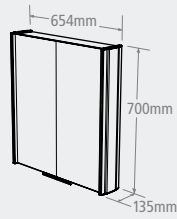

ASCENSION PRODUCT GUIDE

Summit double mirror glass door cabinet

With lights & electrics

Aluminium	AS615ALIL	£422.22
Anthracite	AS615ANIL	£422.22
White	AS615WIL	£422.22