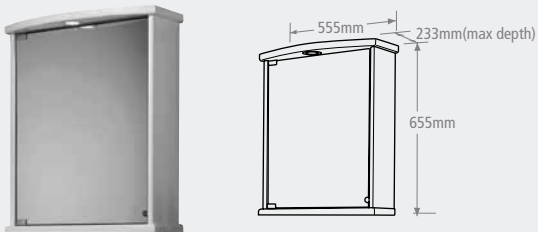

Lunar single mirror glass door cabinet