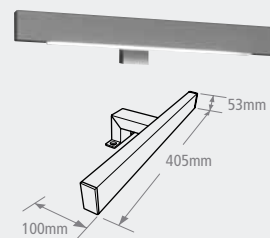

Eden light kit