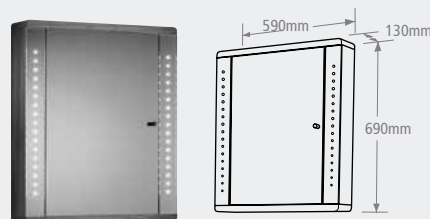

Reference tall mirror glass door cabinet

AS315AL	£352.82
---------	---------

SENSORY PRODUCT GUIDE

Vision single mirror glass door cabinet

Walnut	SN500AW	£394.68
White	SN500W	£382.72

Instinct single mirror glass door cabinet