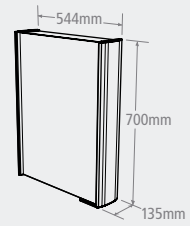

Plateau single mirror glass door cabinet

With lights & electrics

Aluminium	AS515ALIL	£400.56
Anthracite	AS515ANIL	£400.56
White	AS515WIL	£400.56