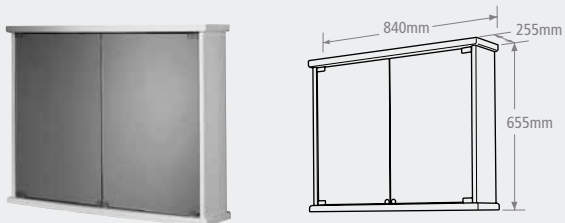

Vitoria double mirror glass door cabinet