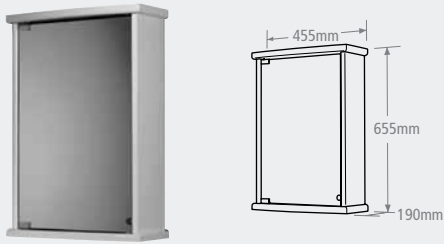

Chrome	SL33C	£99.30
Satin chrome	SL33SC	£99.30

MEDICAB PRODUCT GUIDE

Medicab lockable cabinet

WPC201L £76.28

IMAGES PRODUCT GUIDE

Pico single mirror glass door cabinet

PIC455W £202.36

Kino corner cabinet