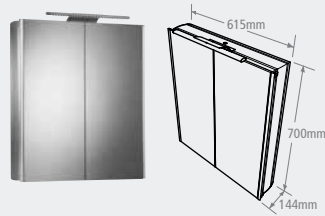

Pinnacle double mirror glass door cabinet

With LED lights & electrics	AS615AL	£412.62