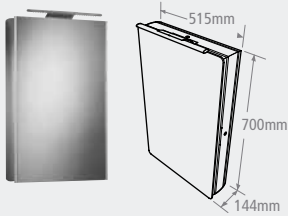

Equinox single mirror glass door cabinet

With LED lights & electrics	AS515AL	£352.82
Without LED lights & electrics	AS515ALP	£200.28