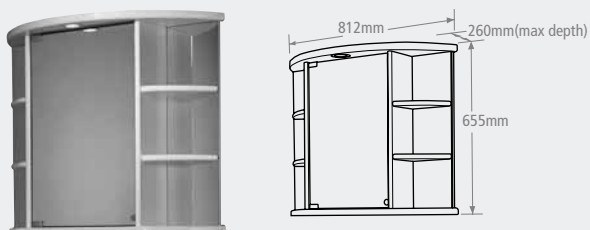

Alcora single mirror glass door cabinet