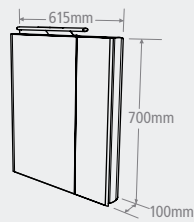

Refine double mirror glass door cabinet

With LED lights & electrics	AS615ALSL	£362.67
Without LED lights & electrics	AS615ALSLP	£200.28