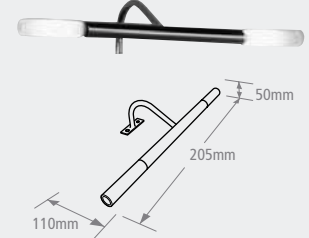

Chrome	SL33C	£99.30
Satin chrome	SL33SC	£99.30

MEDICAB PRODUCT GUIDE

Medicab lockable cabinet

WPC201L £76.28

IMAGES PRODUCT GUIDE

Pico single mirror glass door cabinet

PIC455W £202.36

Kino corner cabinet