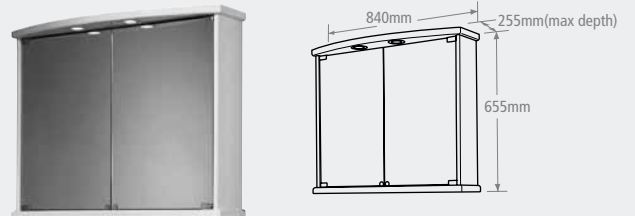

Seville double mirror glass door cabinet