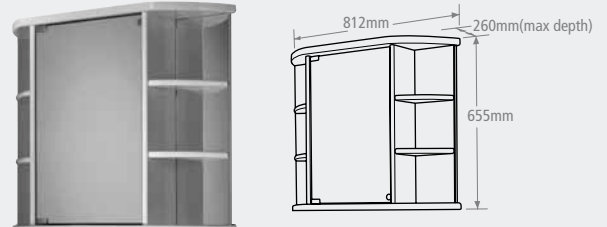

KIN340W £130.34

Lunar single mirror glass door cabinet

LUN555W £317.17

Seville double mirror glass door cabinet

SEV840W £403.43

Vitoria double mirror glass door cabinet

VIT840W £317.17

Morena single mirror glass door cabinet